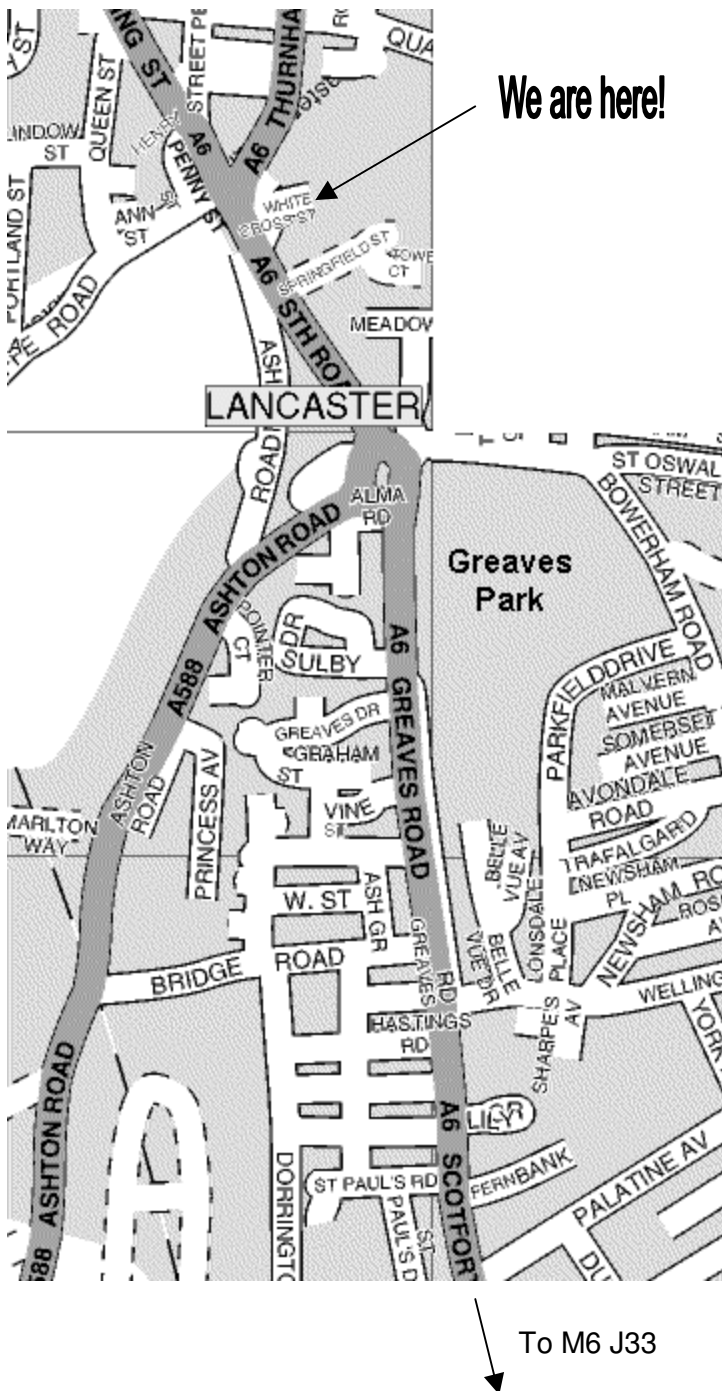

How to Find Us

Directions from the M6 (North)

- Leave the M6 at Junction 33.
- At the roundabout, turn right on the A6 towards Lancaster.
- Pass under the railway viaduct and through the traffic lights at Galgate.
- Continue along the A6 passing the University on the right.
- Straight on at the lights by the Boot and Shoe Public House.
- Continue down the hill to the roundabout by Greaves Park.
- Head straight on towards the city centre.
- After the roundabout move in to the Right Hand lane.
- The White Cross entrance is on the right just before the traffic lights.
- Collect a parking permit from Reception (just under the stone archway). Reception will provide directions to Cameron House.